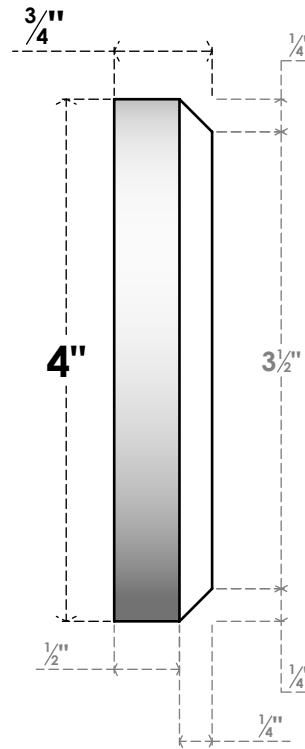

# ROSP040X040X075GRY13

4"W X 4"H X 3/4"P STANDARD GRAYSON SPIRAL ROSETTE WITH BEVELED EDGE, ARCHITECTURAL GRADE PVC

**FRONT**

**SIDE**

EKENA MILLWORK  
2300 WEST MAIN ST.  
CLARKSVILLE, TX 75426  
TOLL FREE: 866-607-0453  
WWW.EKENAMILLWORK.COM

**NOTES**

1. INSTALLATION TO BE COMPLETED IN ACCORDANCE WITH MANUFACTURER'S SPECIFICATIONS.
2. DRAWING MAY NOT BE TO SCALE
3. THIS DRAWING IS INTENDED FOR DESIGN AND PLANNING PURPOSES ONLY.
4. ALL INFORMATION CONTAINED HEREIN WAS CURRENT AT THE TIME OF DEVELOPMENT BUT MUST BE REVIEWED AND APPROVED BY THE PRODUCT MANUFACTURER TO BE CONSIDERED ACCURATE.
5. ARCHITECTURAL GRADE PVC PRODUCTS ARE MADE FROM EXPANDED CELLULAR PVC AND COME NATURALLY WHITE BUT MAY BE PAINTED