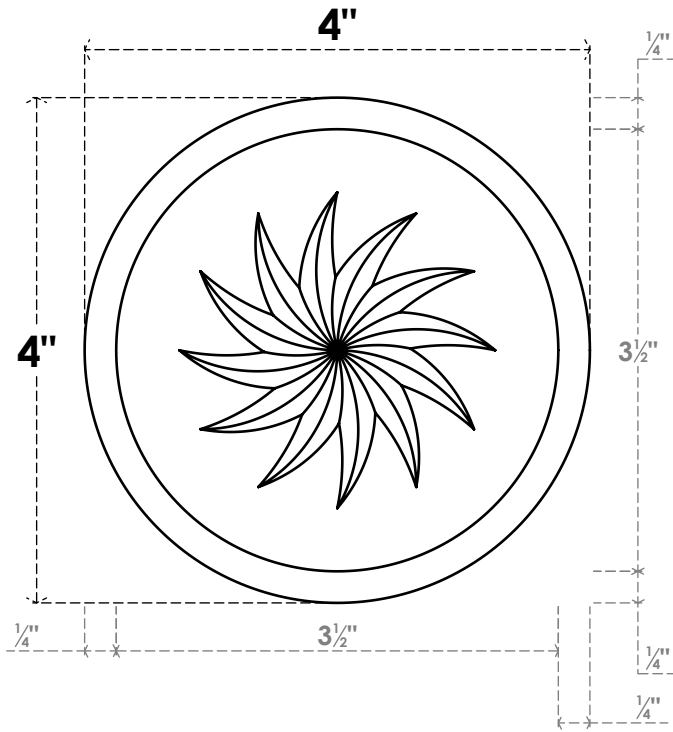

# ROSP040X040X075GRY13

4"W X 4"H X 3/4"P STANDARD GRAYSON SPIRAL ROSETTE WITH BEVELED EDGE, ARCHITECTURAL GRADE PVC

**FRONT**

**SIDE**

EKENA MILLWORK  
2300 WEST MAIN ST.  
CLARKSVILLE, TX 75426  
TOLL FREE: 866-607-0453  
WWW.EKENAMILLWORK.COM

**NOTES**

1. INSTALLATION TO BE COMPLETED IN ACCORDANCE WITH MANUFACTURER'S SPECIFICATIONS.
2. DRAWING MAY NOT BE TO SCALE
3. THIS DRAWING IS INTENDED FOR DESIGN AND PLANNING PURPOSES ONLY.
4. ALL INFORMATION CONTAINED HEREIN WAS CURRENT AT THE TIME OF DEVELOPMENT BUT MUST BE REVIEWED AND APPROVED BY THE PRODUCT MANUFACTURER TO BE CONSIDERED ACCURATE.
5. ARCHITECTURAL GRADE PVC PRODUCTS ARE MADE FROM EXPANDED CELLULAR PVC AND COME NATURALLY WHITE BUT MAY BE PAINTED